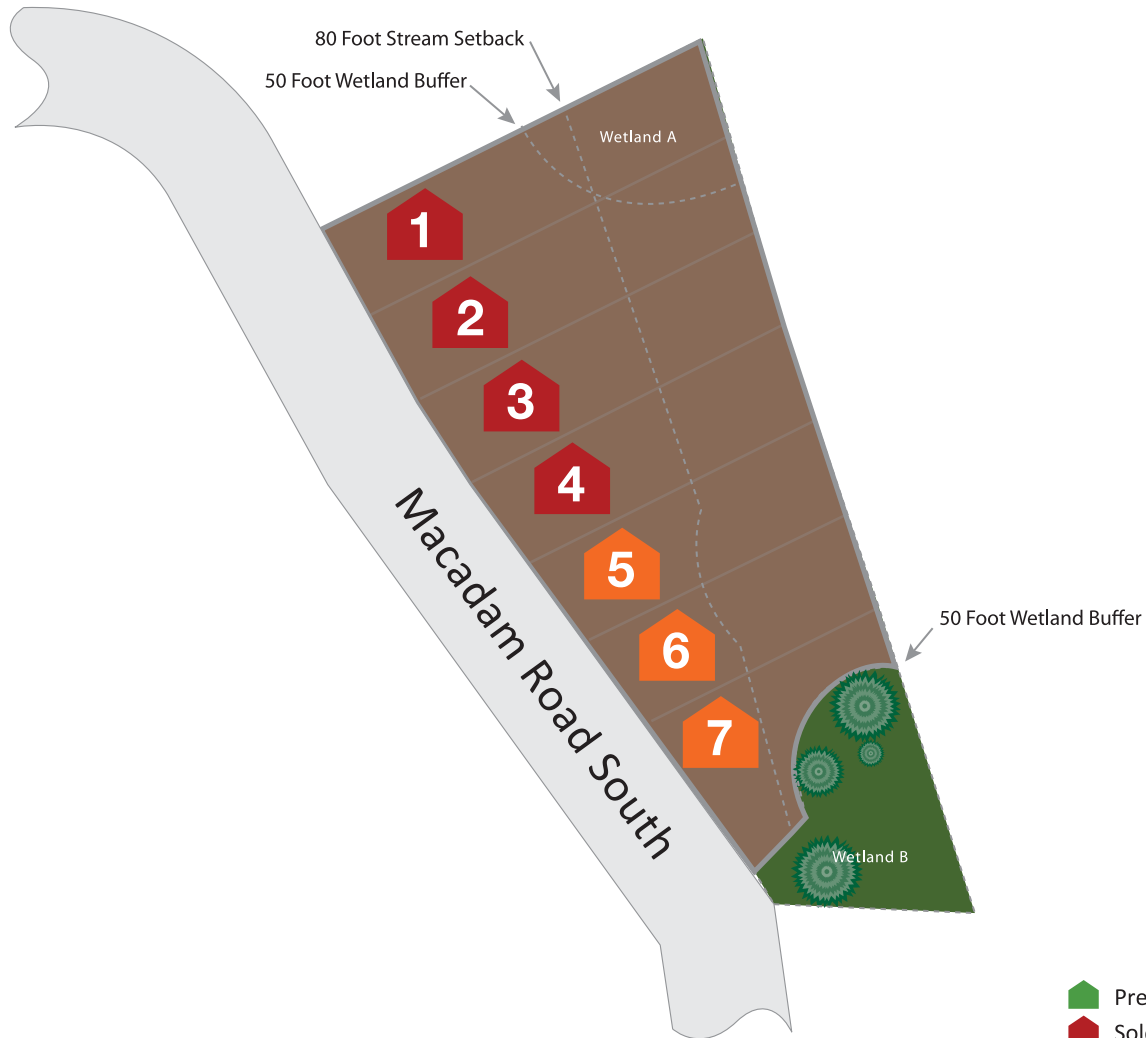

COMMUNITY PLAT MAP

MACADAM

LOCATED IN TUKWILA, WASHINGTON

Document last updated: **January 9th, 2018**

FOR SALES INFORMATION

CORINNE LOMBARDO (425) 941.7325
eMail: corinne@windermere.com

Windermere
REAL ESTATE